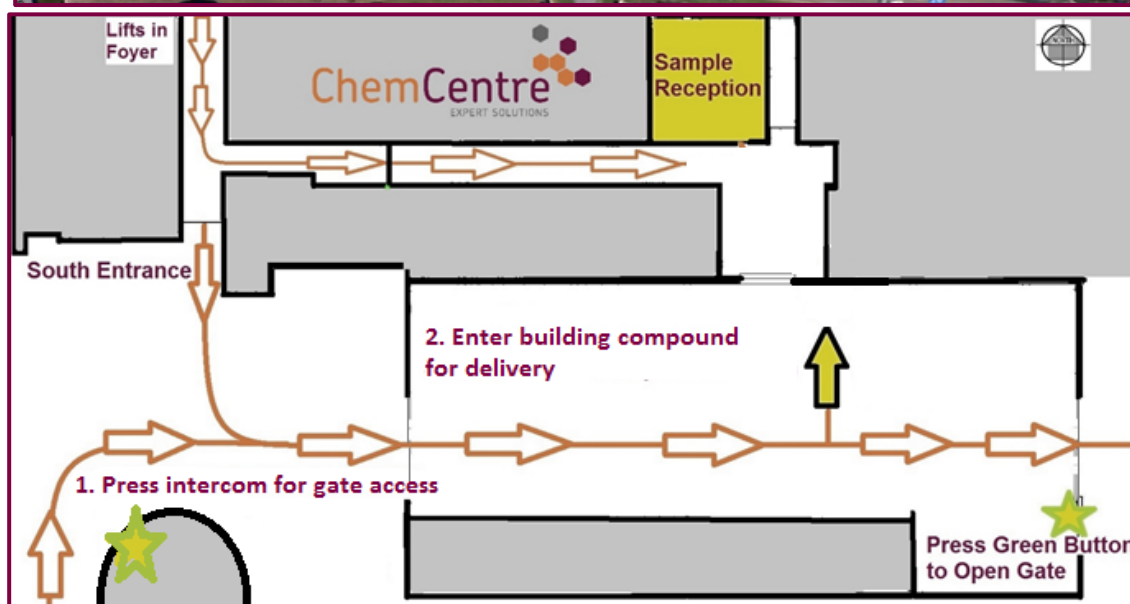

Samples should be delivered to ChemCentre's Sample Delivery Reception:
ChemCentre, Scientific Services Division, Building 500, Resources and Chemistry Precinct, Cnr Manning Rd & Townsing Drive, off Conlon Street, Bentley WA 6102.

Enter via Conlon street. Press the intercom, on the island, for gate access. Drive through to the Sample Deliveries Reception where staff will meet you.

ChemCentre is open Monday to Friday from 8:30 am – 4:30 pm. Phone: 9422 9900

Exemption: Forensic Samples are to be delivered to level 2.